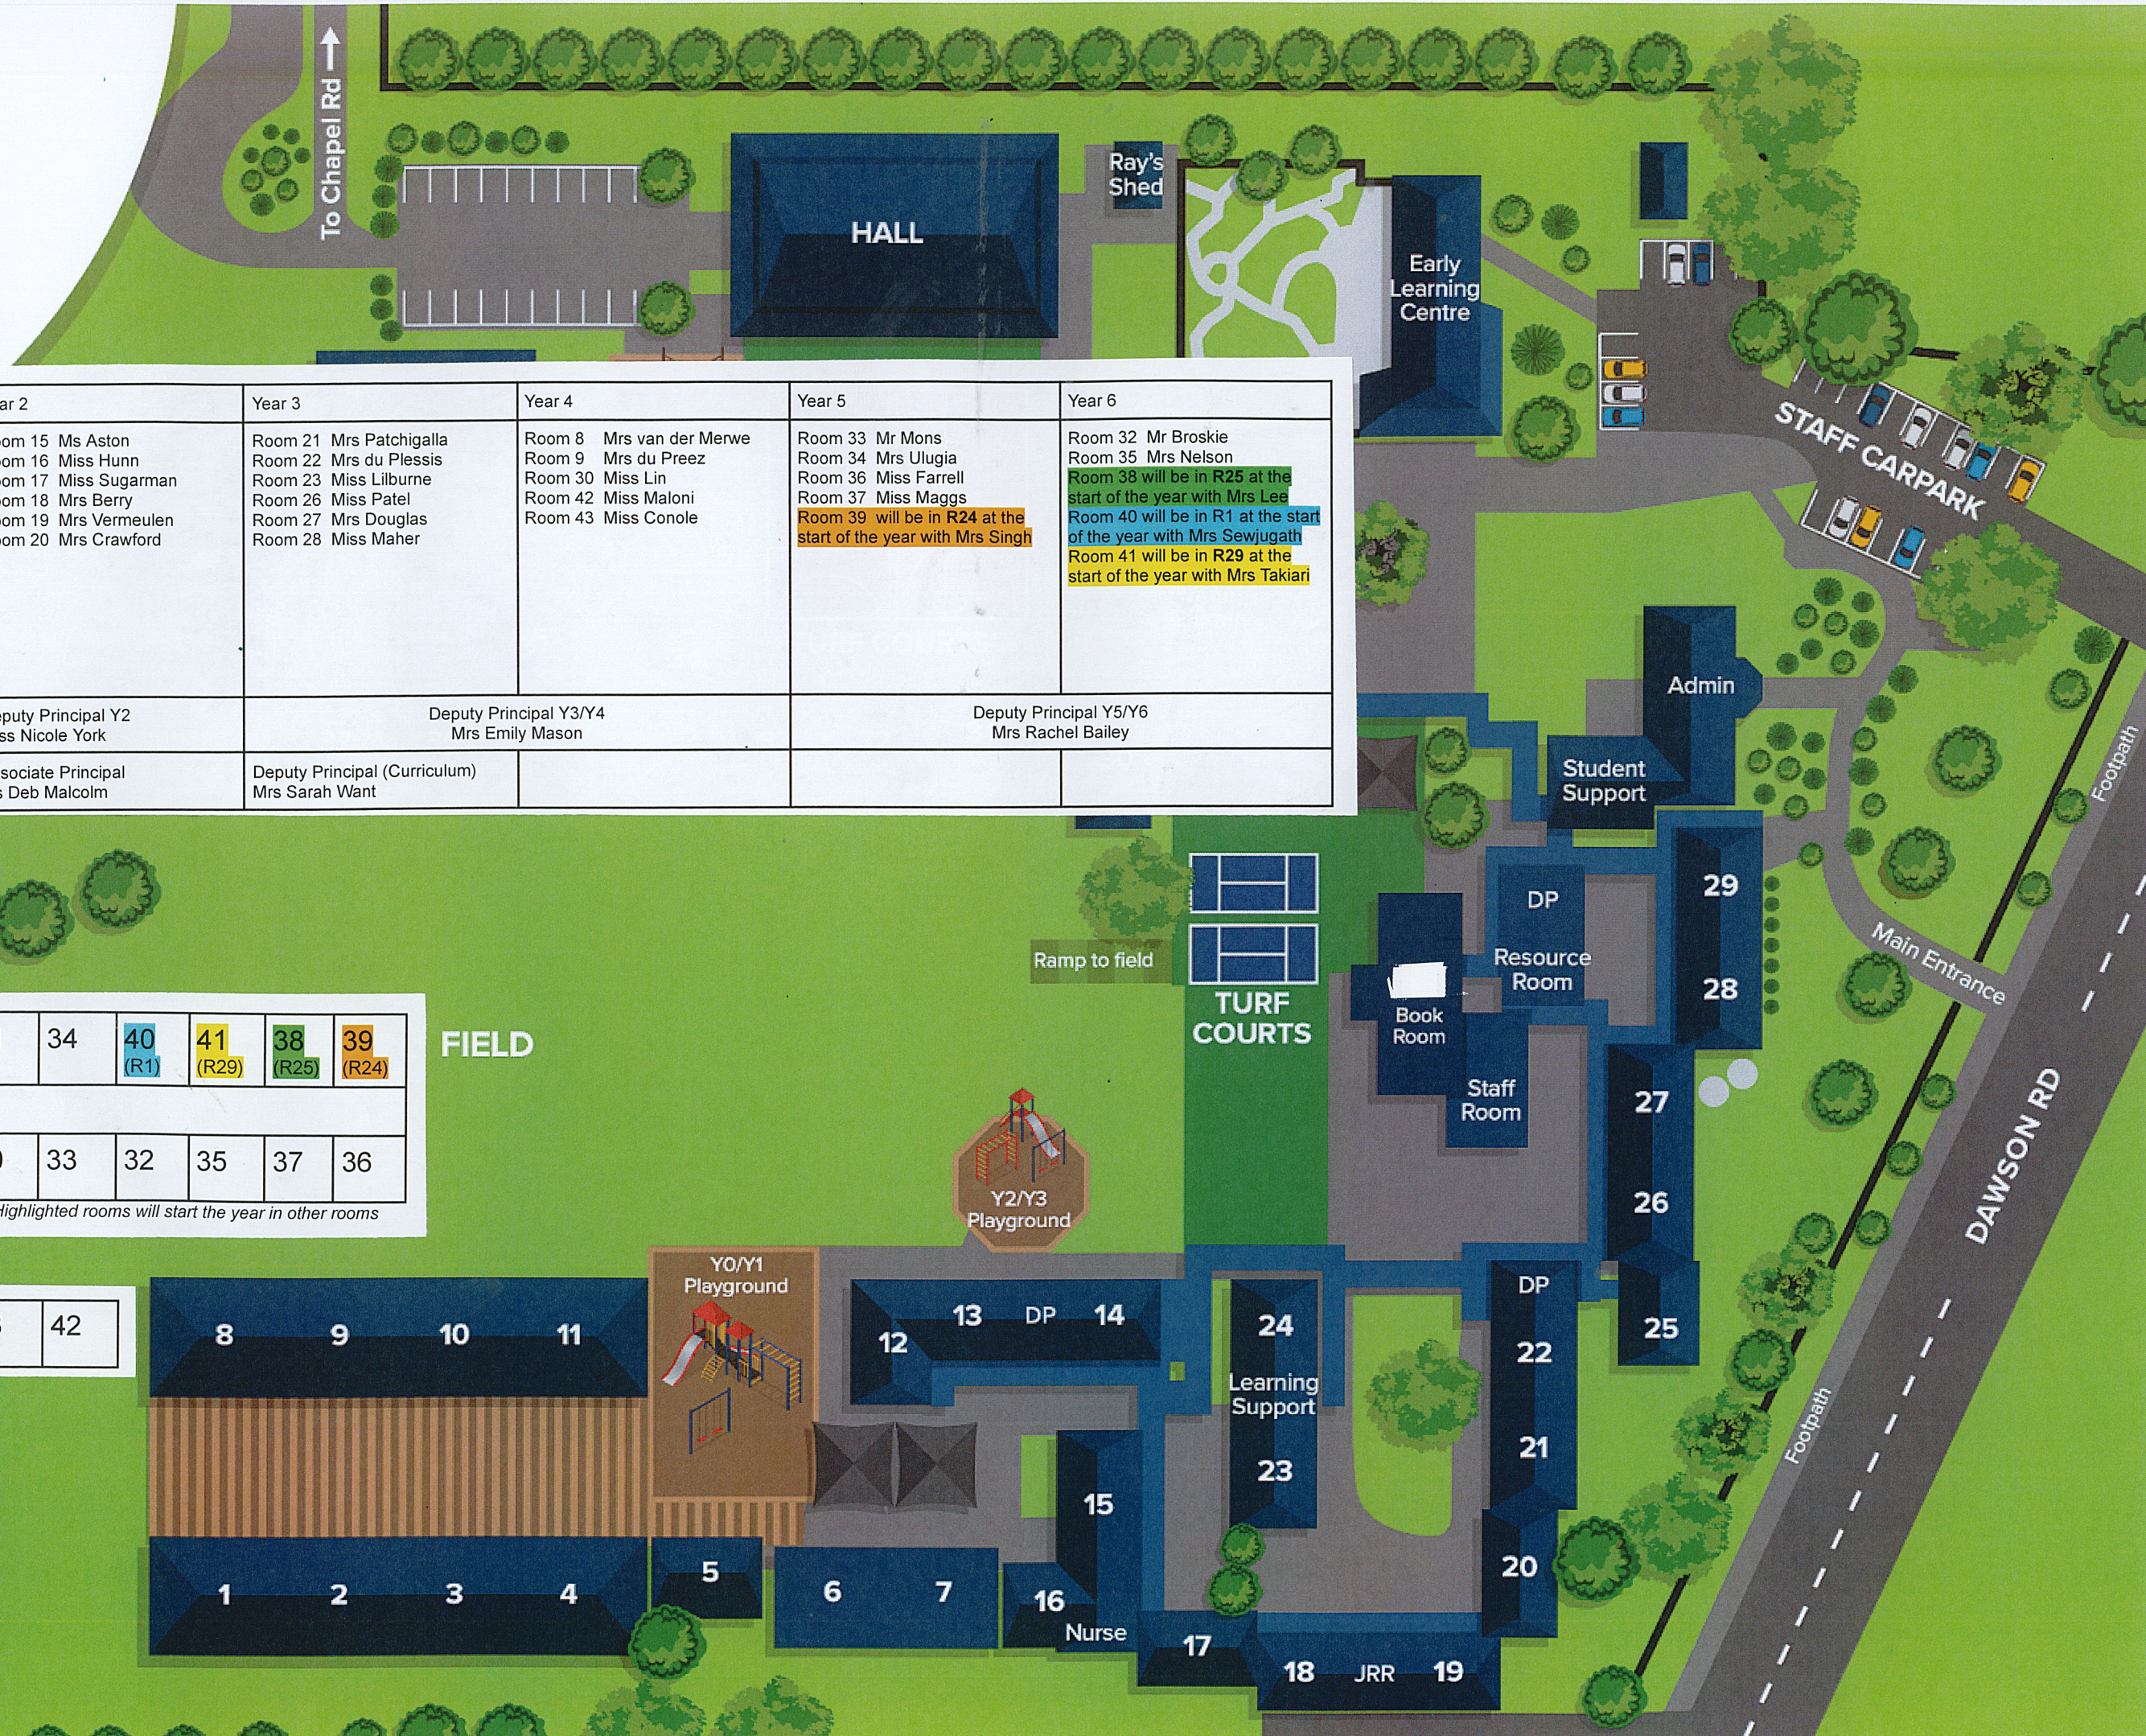

Version 2

Chapel Downs Primary School

Year 0/1	Year 2	Year 3	Year 4	Year 5	Year 6
Room 1 to be opened Room 2 Mrs Schmulian Room 3 Mrs Lewis Room 4 Miss Jacks Rooms 6 & 7 The Nest Mrs Soutar & Miss Graham Room 10 Miss Healey Room 11 to be opened SEN Y0-Y6 Rooms 12 & 13 Mrs Wilson & Mrs Malcolm Room 14 Mrs Pearce	Room 15 Ms Aston Room 16 Miss Hunn Room 17 Miss Sugarman Room 18 Mrs Berry Room 19 Mrs Vermeulen Room 20 Mrs Crawford	Room 21 Mrs Patchigalla Room 22 Mrs du Plessis Room 23 Miss Lilburne Room 26 Miss Patel Room 27 Mrs Douglas Room 28 Miss Maher	Room 8 Mrs van der Merwe Room 9 Mrs du Preez Room 30 Miss Lin Room 42 Miss Maloni Room 43 Miss Conole	Room 33 Mr Mons Room 34 Mrs Ulugia Room 36 Miss Farrell Room 37 Miss Maggs Room 39 will be in R24 at the start of the year with Mrs Singh	Room 32 Mr Broskie Room 35 Mrs Nelson Room 38 will be in R25 at the start of the year with Mrs Lee Room 40 will be in R1 at the start of the year with Mrs Sewjugath Room 41 will be in R29 at the start of the year with Mrs Takiari
Deputy Principal Y0/Y1 Mrs Gillian Peterson	Deputy Principal Y2 Miss Nicole York	Deputy Principal Y3/Y4 Mrs Emily Mason		Deputy Principal Y5/Y6 Mrs Rachel Bailey	
Principal Mr Vaughan van Rensburg	Associate Principal Ms Deb Malcolm	Deputy Principal (Curriculum) Mrs Sarah Want			

31	34	40 (R1)	41 (R29)	38 (R25)	39 (R24)
30	33	32	35	37	36

Highlighted rooms will start the year in other rooms

43	42
----	----